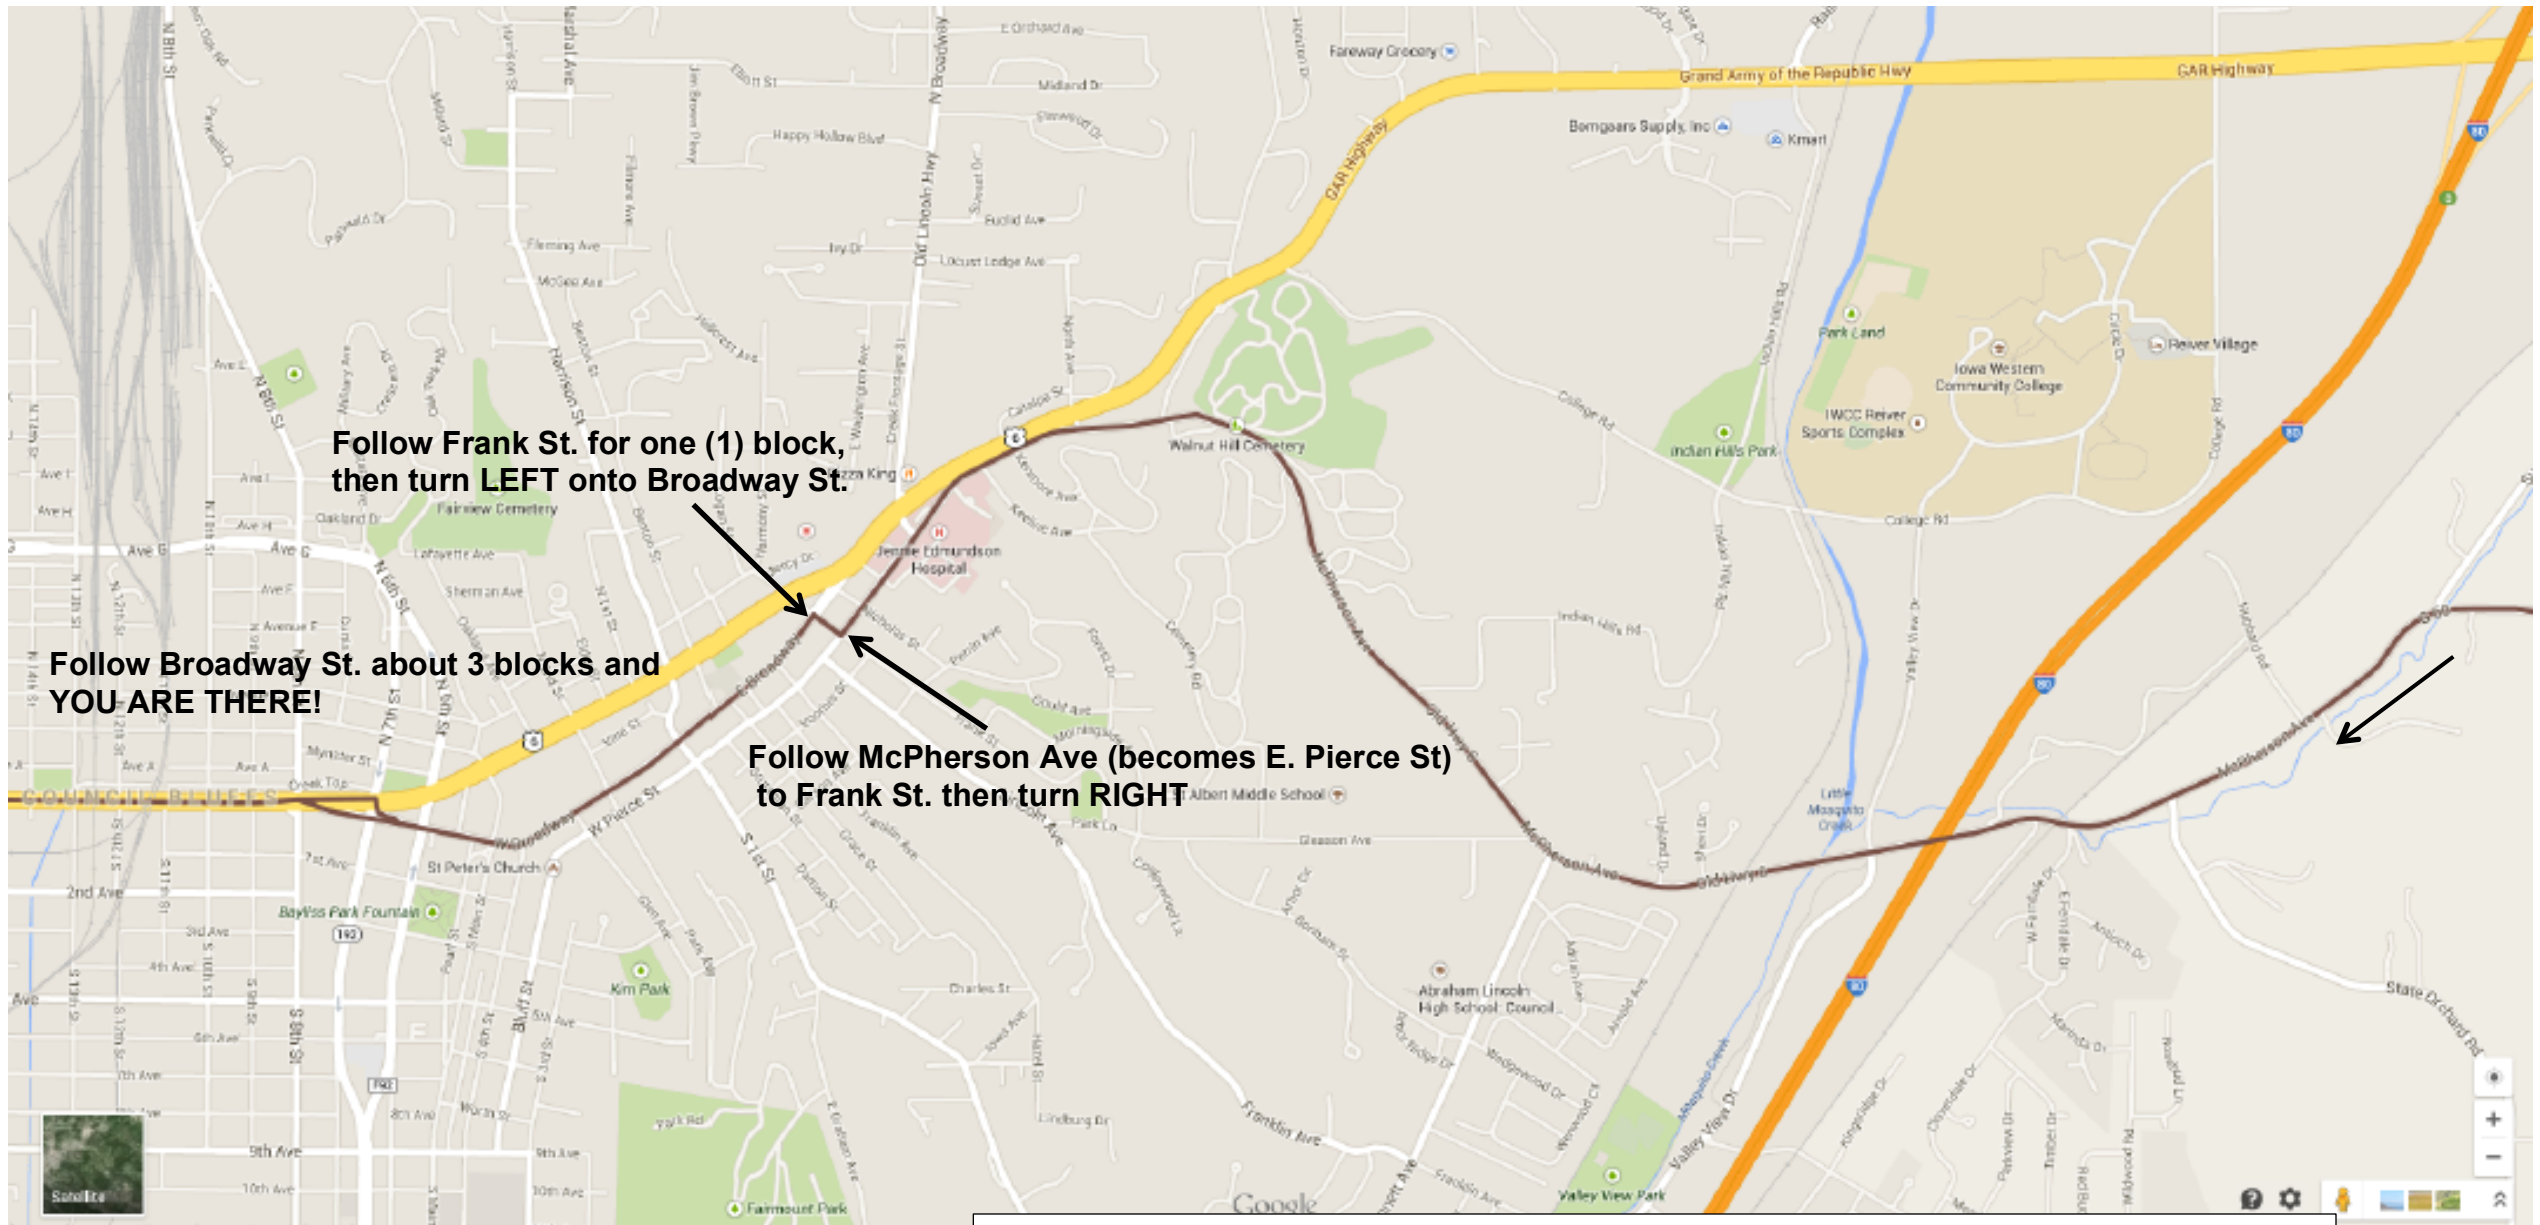

Follow Three Bridge Road to Eastern Hills Drive, then turn LEFT

Follow Bent Tree Ridge Road to Three Bridge Road, then turn LEFT

Follow McPherson Ave to Bent Tree Ridge Road, then turn RIGHT

Follow Eastern Hills Drive to McPherson Ave, then turn RIGHT

From Route 6, turn LEFT on to G-60 (McPherson Ave)

Council Bluffs map – Part 1 (turn over for Part 2)

1. From Route 6, turn left on to G-60 (McPherson Ave).
2. Follow McPherson Ave to Bent Tree Ridge Road, then turn right.
3. Follow Bent Tree Ridge Road to Three Bridge Road, then turn left.
4. Follow Three Bridge Road to Eastern Hills Drive, then turn left.
5. Follow Eastern Hills Drive to McPherson Ave, then turn right.

Follow Frank St. for one (1) block, then turn LEFT onto Broadway St.

Follow Broadway St. about 3 blocks and YOU ARE THERE!

Follow McPherson Ave (becomes E. Pierce St) to Frank St. then turn RIGHT

Council Bluffs map – Part 2 (continued from other side)

- 6. Follow McPherson Ave (which turns into E. Pierce St.) to Frank St., then turn right.
- 7. Follow Frank St. for one (1) block, then turn left on to Broadway St.
- 8. Follow Broadway St. about three (3) blocks and YOU ARE THERE!